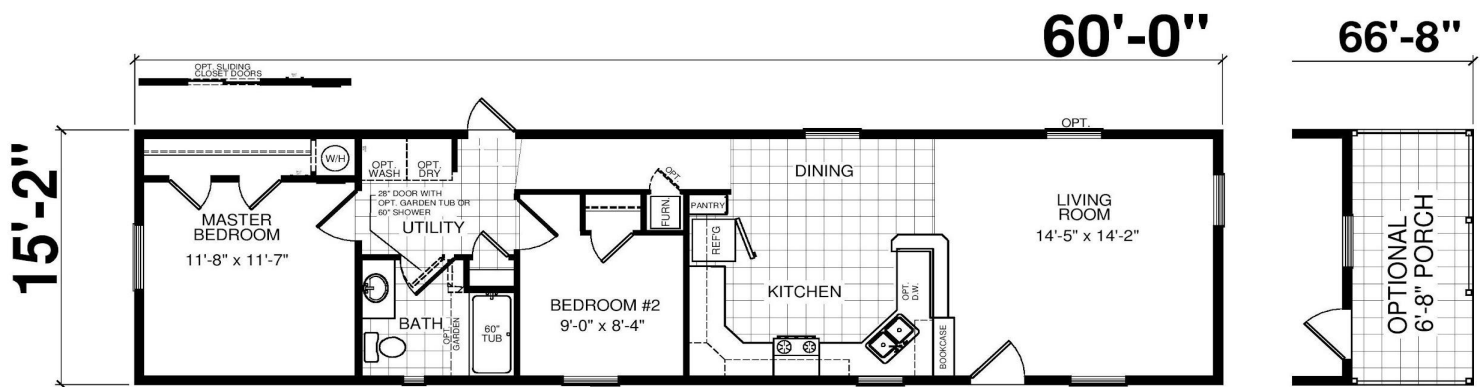

302 Bordic Rd, Reading, PA

16x66'8 2 bed 1 bath - 1,013 Sq. Ft.

Lot Rent - \$400 Includes Trash
W/S charged by use - minimum \$16.65/month
Dog Fee - \$10

Features

18 Cu. Ft. Refrigerator
Gas Range
Range Hood
Bedroom Ceiling Lights
Upgrade Siding

41" Cabinets in Kitchen
6'8" Porch
Gas Furnace
30-Gallon Electric Water Heater
Frost Free Exterior Faucet

Office: 717-394-0360
www.SuperiorHomes.com
2187 Lincoln Hwy E / Lancaster, PA
Info@Superiorhomes.com