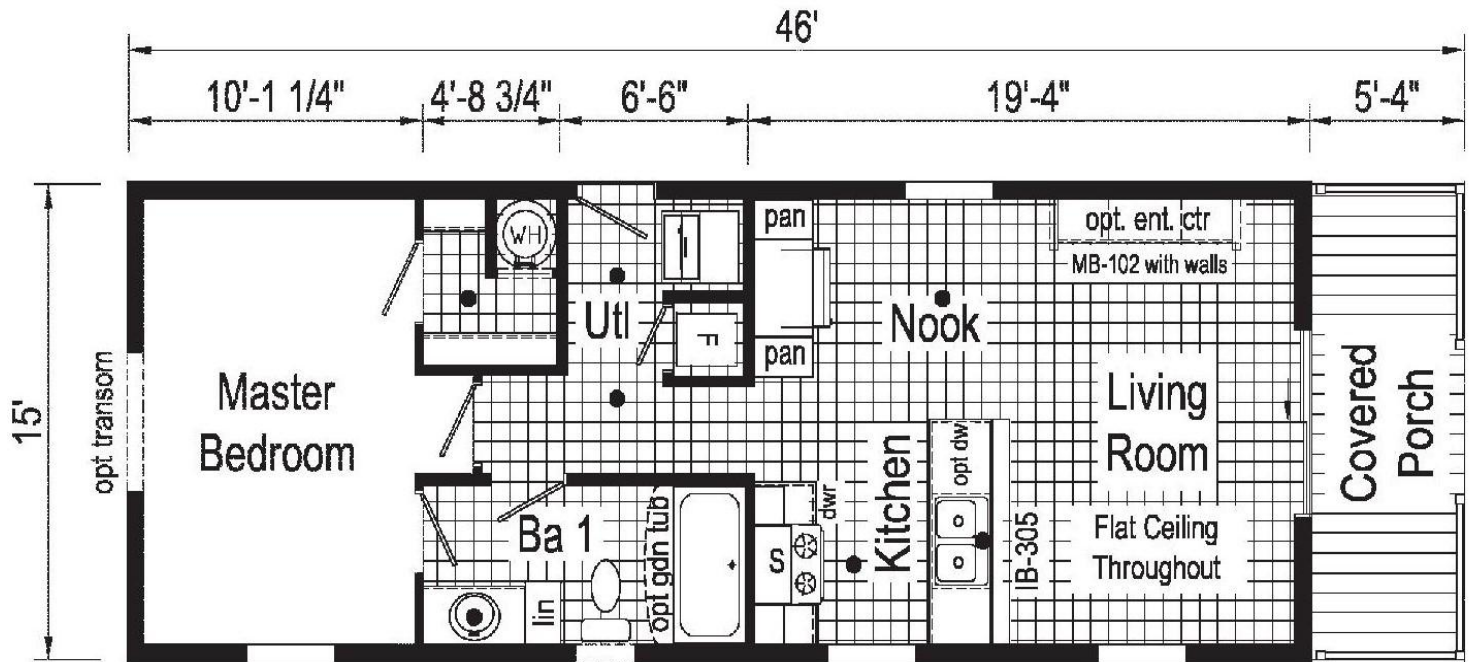

DISPLAY MODEL FOR SALE

JET - Commodore Bungalow - 16x46 1 bed 1 bath 690 sq ft

Home Features

- Sliding Glass Door
- Front Covered Front Porch Wood Decking
- Vinyl Railings with Black Porch Spindles
- 12x52 Transom Window in BR
- 3-Arm Light in Nook
- Recessed Lights Throughout Home
- Electric Water Heater
- 20 Cu. Ft. Refrigerator Installed
- Gas Range and Microwave Installed
- Vinyl Flooring Throughout
- Mini Blinds
- Upgraded Edge on Countertops
- White Oak Cabinets
- Contemporary Black Cabinet Pulls
- Drawer over Door Cabinets
- 42" Kitchen Cabinets
- Shower Stall in Bath
- R-19 Sidewall Insulation
- R-25 Ceiling Insulation