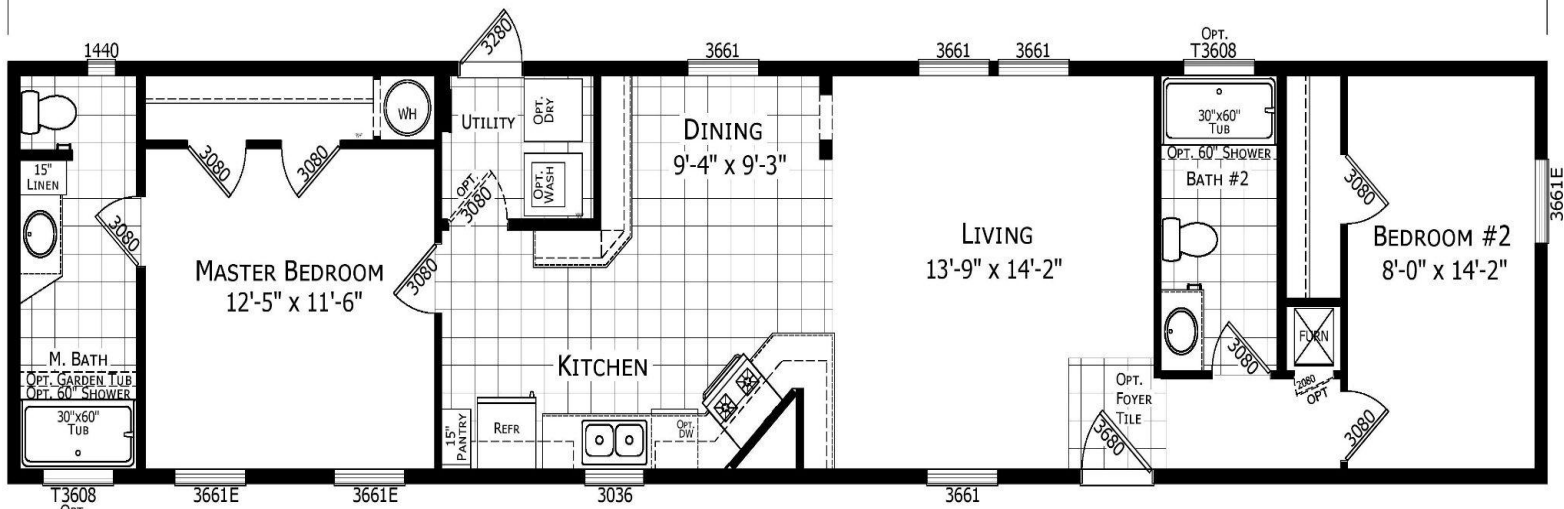

DISPLAY MODEL FOR SALE

Chief - Redman Northwood - 16x66 2 bed 2 bath 1,001 sq ft

Home Features

- Carpet - Living Room and Bedrooms
- Timberwolf Grey 42" Overhead Cabinets
- Cabinets Over Refrigerator
- Upgraded Molding Throughout House
- Ceiling Fan Installed - Living Room
- Deluxe Gas Stove
- Gas Furnace
- Walk in Shower - Main Bathroom
- R-19 Sidewall Insulation
- R-22 Roof Insulation
- Architectural Shingles
- Water Shut Off Valves
- Black Raised Panel Shutters
- Flint Vinyl Siding Color