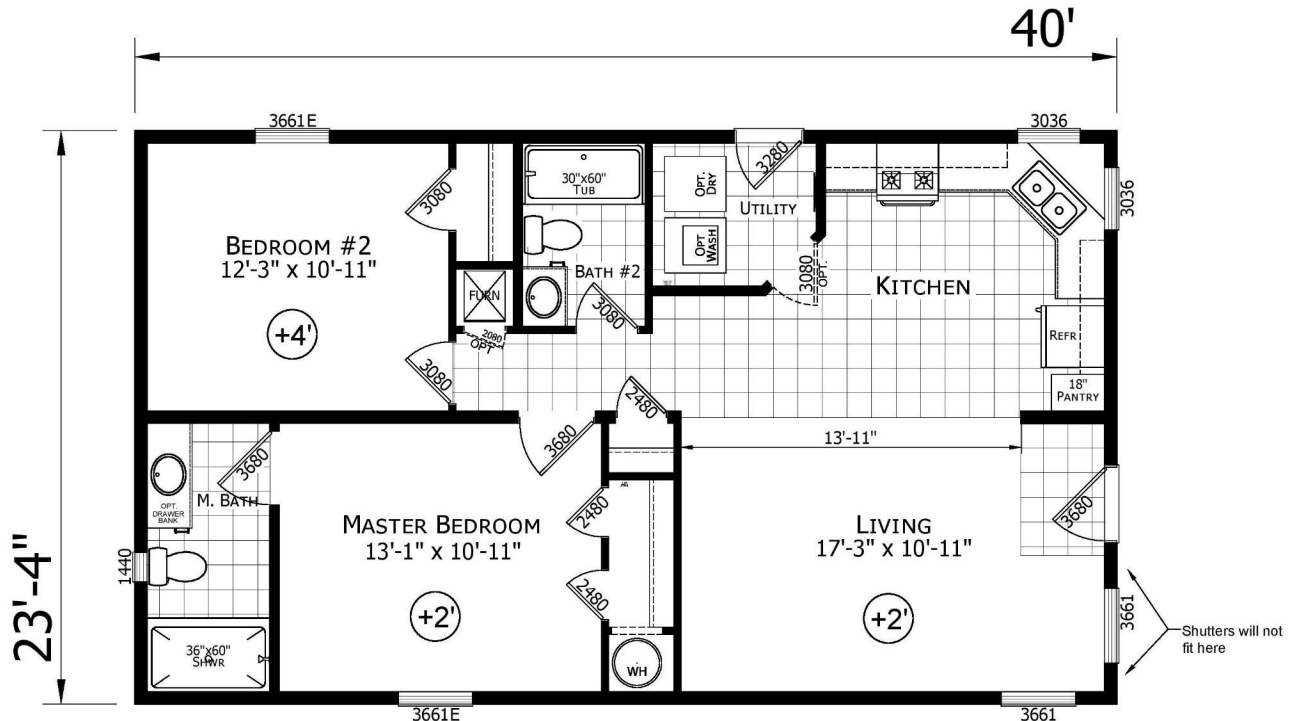

3591 Spartan Rd, Harrisburg, PA

24x40 2 bed 2 bath

Lot Rent - \$433.00 for 3 People, 4th Person additional \$5.00  
Water is Metered. Sewer and Trash \$63.00

## Features

18 Cu. Ft. Refrigerator  
Gas Range  
Range Hood  
Optional Interior Door at U-Room

Bedroom Ceiling Lights  
Shower Stall in Master Bath  
Bedroom Ceiling Lights  
(4) Additional LED's in Kitchen