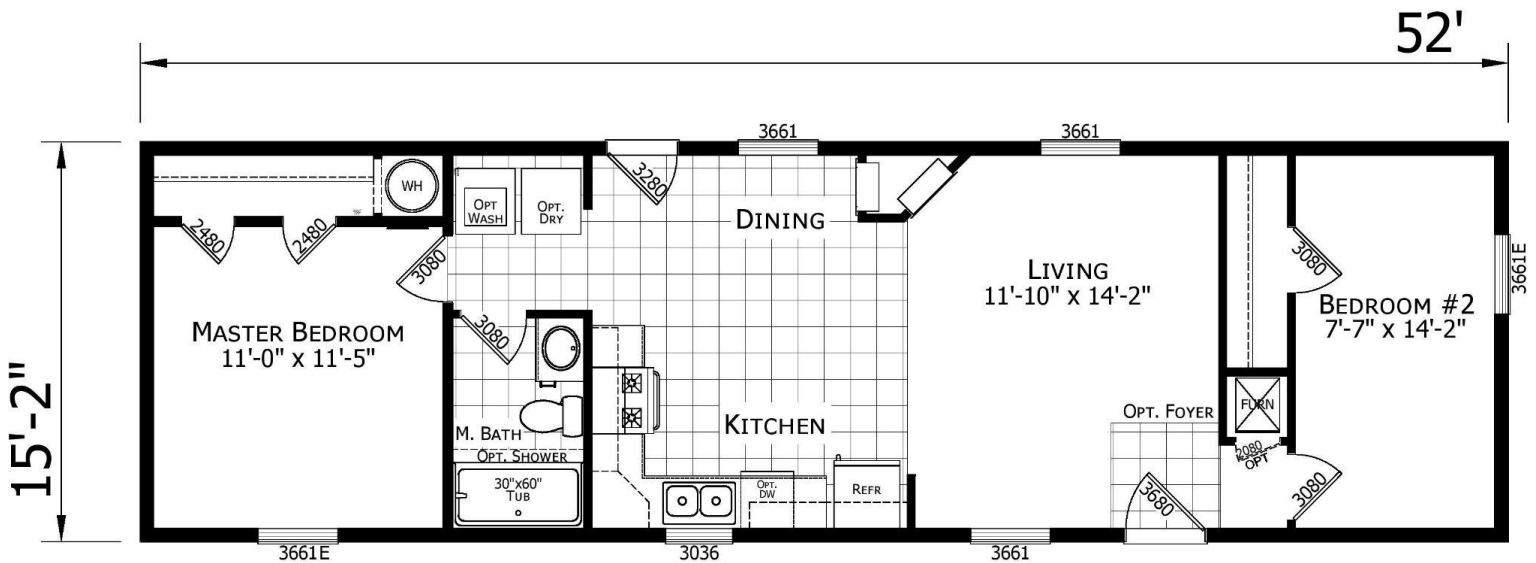

117 Fawn Circle Drive, Windsor, PA

16x52 2 bed 1 bath - 789 Sq. Ft.

Lot Rent - \$400.00 – 55+ Community  
Includes Trash & Sewer - Water is Extra

### Features

18 Cu. Ft. Refrigerator  
Gas Range, Range Hood  
Bedroom Ceiling Lights  
8x20 Front Deck with Awning  
4x6 Deck at Rear

Upgraded Wooden Cabinets  
One Piece Tub/Shower Combo  
Built In Book Shelf  
(4) LED Lights in Kitchen  
Vinyl Floor Entryway